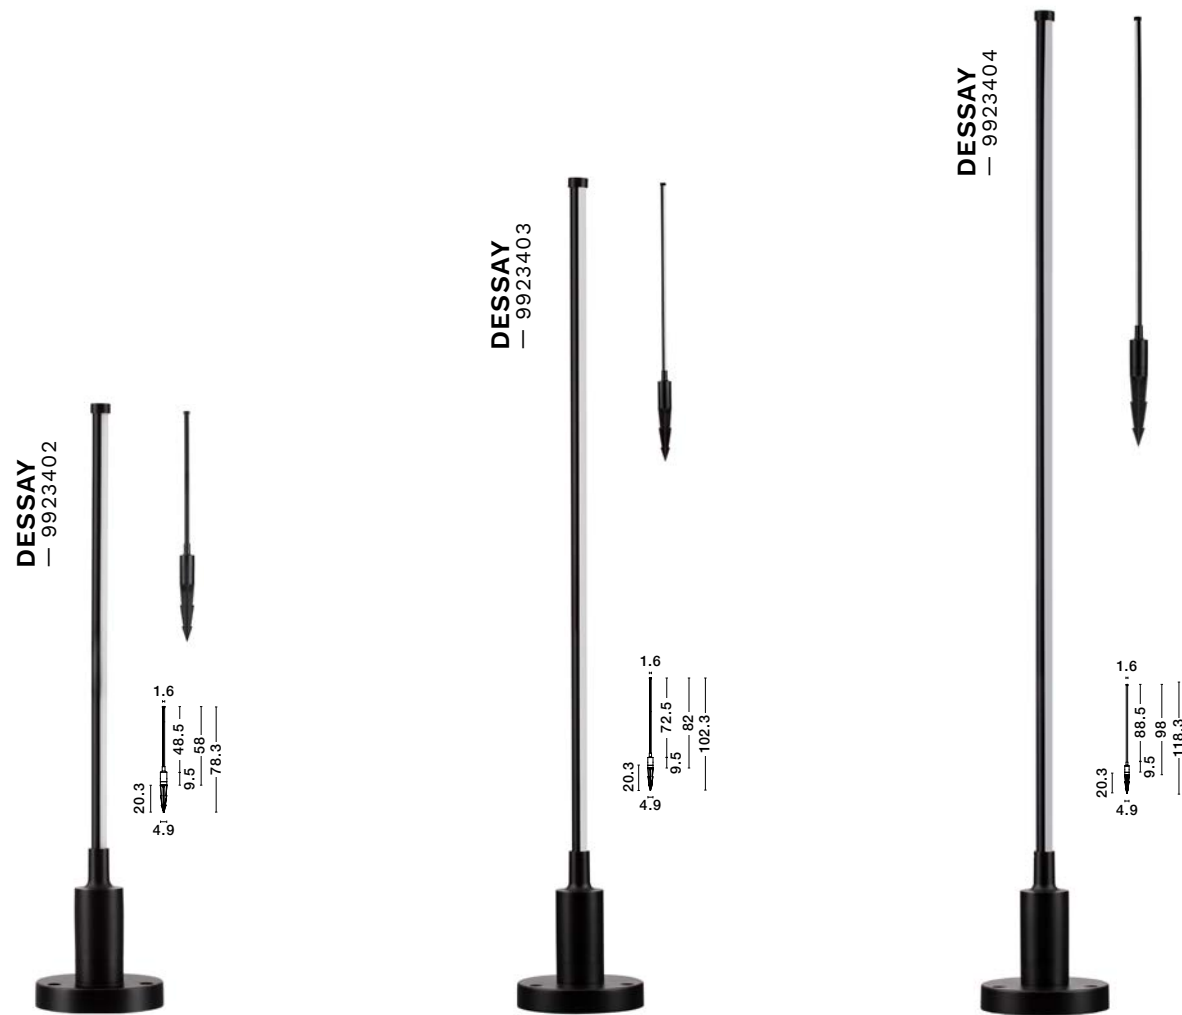

**Included
plastic spike**

D: 1.6
H: 118.3 cm

DESSAY
— 9923403

Sandy Black
Aluminium
LED · 11 Watt
220-240 Volt
1113Lm · 3000K
IP65

**Included
plastic spike**

D: 1.6
H: 102.3 cm

AETHER
— 9030848

Sandy Black
Aluminium
Smoking Glass
LED · 5 Watt
100-240 Volt
72Lm · 3000K
IP65
Beam Angle 92°