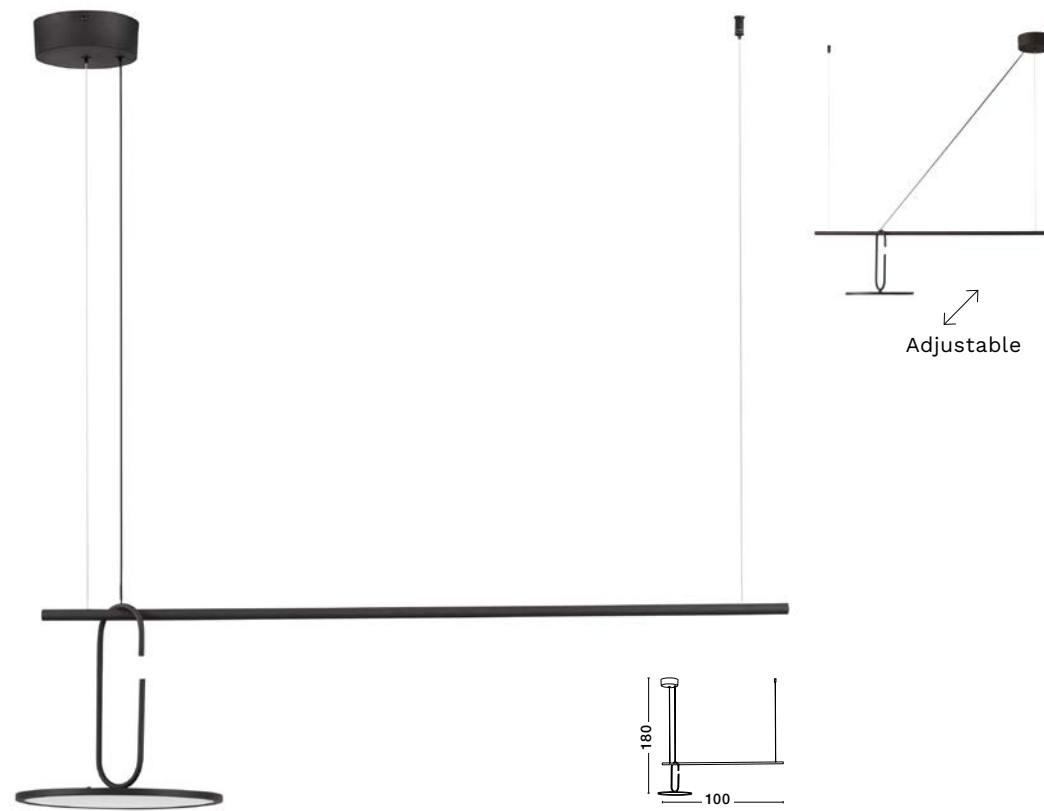

STRITA
— 9006088

STRITA
— 9006089

GEA
— 9501209

Black
Steel, Aluminium
& Acrylic
LED · 22 Watt
230 Volt · 2600Lm
Eaglerise Driver
3000K · IP20
—
L: 100
W: 30
H: 180 cm

GEA
— 9501209

ALSO
YOU CAN
DO

Adjustable