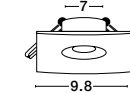

ANTALYA
— 9011354

Sandy White
Aluminium
LED
GU10 · 1x10 Watt
230 Volt · IP44
BULB EXCLUDED

ANTALYA
— 9011355

Sandy Black
Aluminium
LED
GU10 · 1x10 Watt
230 Volt · IP44
BULB EXCLUDED

IMOGEN
— 9011356

Sandy White
Aluminium
LED
GU10 · 1x10 Watt
230 Volt · IP44
BULB EXCLUDED

IMOGEN
— 9011357

Sandy Black
Aluminium
LED
GU10 · 1x10 Watt
230 Volt · IP44
BULB EXCLUDED

IMOGEN
— 9011356