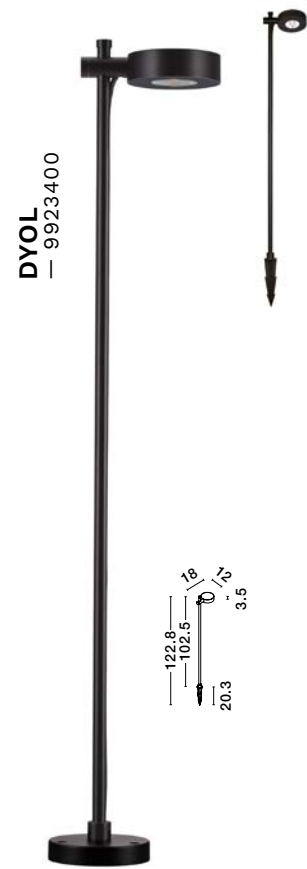

Connect with code
9030573

D: 30
H: 180 cm

DYOL
— 9923400

Sandy Black
Aluminium
LED · 7 Watt
220-240 Volt
735Lm · 3000K
IP65
Included plastic spike
—
D: 12
H: 122.8 cm

DYOL
— 9923401

Sandy Black
Aluminium
LED · 7 Watt
220-240 Volt
377Lm · 3000K
IP65
Included plastic spike
—
D: 12
H: 83.3 cm