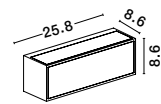

BROWN
— 9030583

Sandy Black
Die-Casting
Aluminium
Maoni Wood
Colour Acrylic
& Clear Glass
LED
2 Watt · 3.7Volt
82Lm · 3000K · IP65
**Solar light
with sensor**

L: 25.8
W: 8.6
H: 8.6 cm

BROWN
— 9030584

Sandy Rust Brown
Die-Casting
Aluminium
Maoni Wood
Colour Acrylic
& Clear Glass
LED
2 Watt · 3.7Volt
83Lm · 3000K · IP65
**Solar light
with sensor**

L: 25.8
W: 8.6
H: 8.6 cm

BROWN
— 9030585

Sandy White
Die-Casting
Aluminium
Maoni Wood
Colour Acrylic
& Clear Glass
LED
2 Watt · 3.7Volt
83Lm · 3000K · IP65
**Solar light
with sensor**

L: 25.8
W: 8.6
H: 8.6 cm

BROWN
— 9030585