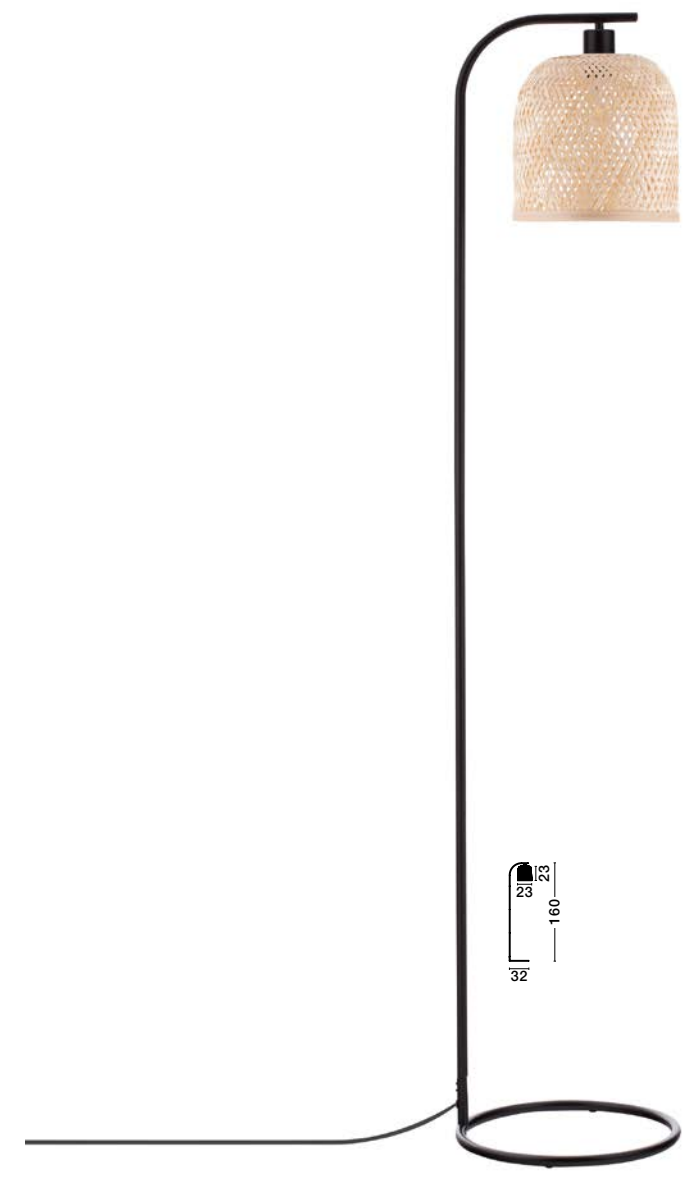

INTRA
— 9001090

INTRA
— 9001090

Natural Bamboo
& Black Metal
LED
E27 · 1x12 Watt
230 Volt · IP20
BULB EXCLUDED
—
D: 23
H: 160 cm