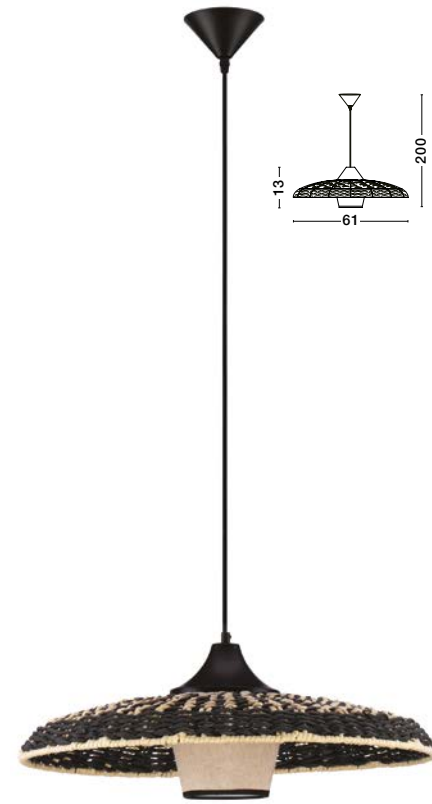

CAPA
— 9586520

Colorful Rattan
(Natural, Black)
Black Fabric Wire
& Base
LED
E27 · 1x12 Watt
230 Volt
BULB EXCLUDED

CAPA
— 9586519

CAPA
— 9586520

MELODY
— 9586518

Black Paper Rope
Black Fabric Wire
& Base
LED
E27 · 1x12 Watt
230 Volt
BULB EXCLUDED