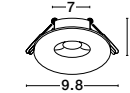

ANTALYA
— 9011354

Sandy White
Aluminium
LED
GU10 · 1x10 Watt
230 Volt · IP44
BULB EXCLUDED

ANTALYA
— 9011355

Sandy Black
Aluminium
LED
GU10 · 1x10 Watt
230 Volt · IP44
BULB EXCLUDED

IMOGEN
— 9011356

Sandy White
Aluminium
LED
GU10 · 1x10 Watt
230 Volt · IP44
BULB EXCLUDED

IMOGEN
— 9011357

Sandy Black
Aluminium
LED
GU10 · 1x10 Watt
230 Volt · IP44
BULB EXCLUDED

IMOGEN
— 9011356