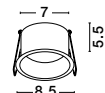

STARDUST
— 9011359

STARDUST
— 9011358

Sandy White
Aluminium
LED
GU10 · 1x10 Watt
230 Volt · IP20
BULB EXCLUDED
—
D: 8.5
H: 5.5 cm
Cut Out: 7 cm

STARDUST
— 9011359

Sandy White
& Gold Aluminium
LED
GU10 · 1x10 Watt
230 Volt IP20
BULB EXCLUDED
—
D: 8.5
H: 5.5 cm
Cut Out: 7 cm

STARDUST
— 9011360

Sandy Black
& Gold Aluminium
LED
GU10 · 1x10 Watt
230 Volt IP20
BULB EXCLUDED
—
D: 8.5
H: 5.5 cm
Cut Out: 7 cm

SELENITE
— 9011361

Sandy White
Aluminium
LED
GU10 · 1x10 Watt
230 Volt · IP20
BULB EXCLUDED
—
D: 10
H: 4 cm
Cut Out: 9 cm

SELENITE
— 9011362

Sandy Black
Aluminium
LED
GU10 · 1x10 Watt
230 Volt · IP20
BULB EXCLUDED
—
D: 10
H: 4 cm
Cut Out: 9 cm