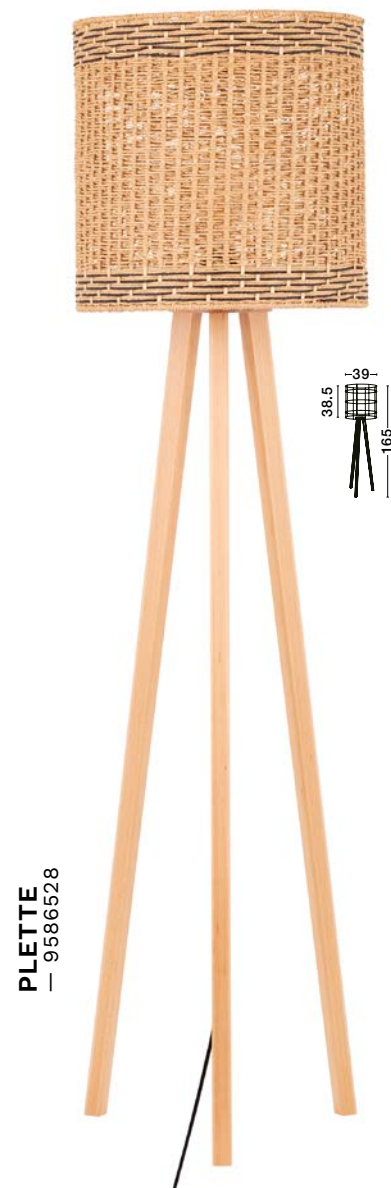

PLETTE
— 9586528

CARO
— 9586529

Colorful Rattan
(Natural Black Brown)
& Black Base Black
Fabric Wire
(Cable Length: 350cm)
LED
E27 · 1x12 Watt
230 Volt

BULB EXCLUDED

—
D: 46
H: 147.5 cm