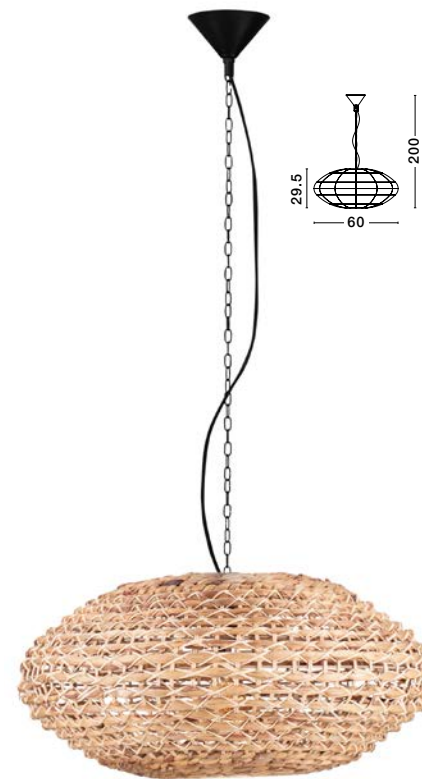

BOLA
— 9586523

Dried Water Hyacinth
Black Fabric Wire
& Base
LED
E27 · 1x12 Watt
230 Volt
BULB EXCLUDED

D: 60
H¹: 29.5
H²: 200 cm

BOLA
— 9586522

BOLA
— 9586523

CAPA
— 9586519

Colorful Rattan
(Natural, Black, Brown)
Black Fabric Wire
& Base
LED
E27 · 1x12 Watt
230 Volt
BULB EXCLUDED