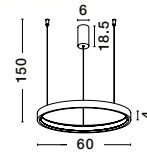

PERRINE
— 9345647

[Triac Dimmable]
Brushed
Brown Coffee
Aluminium
& Silicone
LED
22 Watt · 2552Lm
3000K · IP20

—
D: 40
H: 150 cm

PERRINE
— 9345647

PERRINE
— 9345648

PERRINE
— 9345648

[Triac Dimmable]
Brushed
Brown Coffee
Aluminium
& Silicone
LED
40 Watt · 3326Lm
3000K · IP20

—
D: 60
H: 150 cm