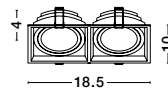

EIRIAM
— 9011365