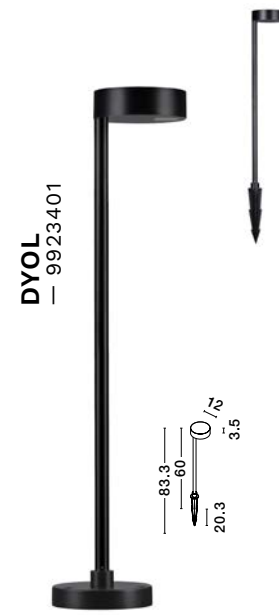

Connect with code
9030573

D: 30
H: 180 cm

DYOL
— 9923400

Sandy Black
Aluminium
LED · 7 Watt
220-240 Volt
735Lm · 3000K
IP65
Included plastic spike
—
D: 12
H: 122.8 cm

DYOL
— 9923401

Sandy Black
Aluminium
LED · 7 Watt
220-240 Volt
377Lm · 3000K
IP65
Included plastic spike
—
D: 12
H: 83.3 cm