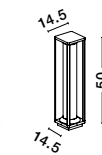

PACIFIC
— 9030604

PACIFIC
— 9030601

Sandy Black
Die-Casting
Aluminium
Natural Wood Colour
Acrylic & Clear
Polycarbonate
LED
E27 · 1x12 Watt
230 Volt · IP65
BULB EXCLUDED

L: 14.5
W: 21.5
H: 27.6 cm

PACIFIC
— 9030605

Sandy Black
Die-Casting
Aluminium
Natural Wood Colour
Acrylic & Clear
Polycarbonate
LED
E27 · 1x12 Watt
230 Volt · IP65
BULB EXCLUDED

L: 14.5
W: 14.5
H: 22 cm

PACIFIC
— 9030604

Sandy Black
Die-Casting
Aluminium
Natural Wood Colour
Acrylic & Clear
Polycarbonate
LED
E27 · 1x12 Watt
230 Volt · IP65
BULB EXCLUDED

L: 14.5
W: 14.5
H: 50 cm