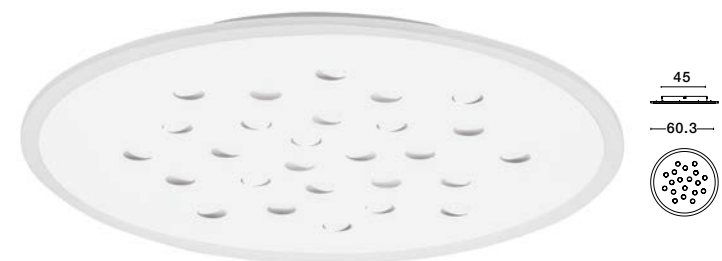

ASTRAEUS
— 9030651