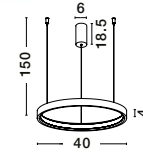

PERRINE
— 9345647

[Triac Dimmable]
Brushed
Brown Coffee
Aluminium
& Silicone
LED
22 Watt · 2552Lm
3000K · IP20

—
D: 40
H: 150 cm

PERRINE
— 9345647

PERRINE
— 9345648

PERRINE
— 9345648

[Triac Dimmable]
Brushed
Brown Coffee
Aluminium
& Silicone
LED
40 Watt · 3326Lm
3000K · IP20

—
D: 60
H: 150 cm