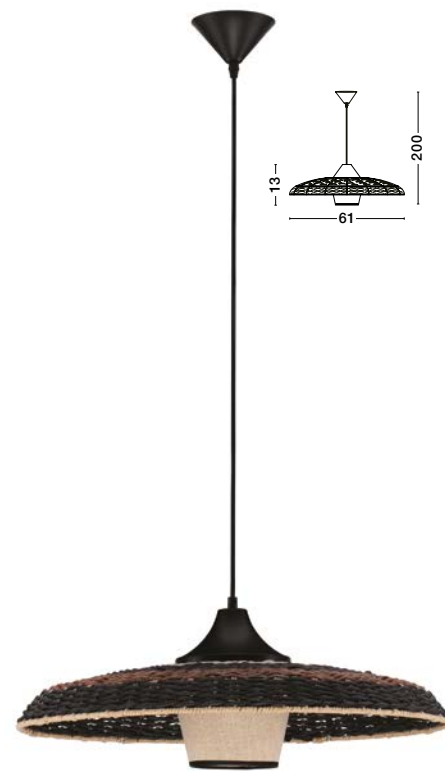

CAPA
— 9586519

Colorful Rattan
(Natural, Black, Brown)
Black Fabric Wire
& Base
LED
E27 · 1x12 Watt
230 Volt
BULB EXCLUDED

CAPA
— 9586520

Colorful Rattan
(Natural, Black)
Black Fabric Wire
& Base
LED
E27 · 1x12 Watt
230 Volt
BULB EXCLUDED

CAPA
— 9586519