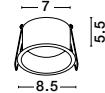

STARDUST
— 9011358

STARDUST
— 9011358

Sandy White
Aluminium
LED
GU10 · 1x10 Watt
230 Volt · IP20
BULB EXCLUDED
—
D: 8.5
H: 5.5 cm
Cut Out: 7 cm

STARDUST
— 9011359

Sandy White
& Gold Aluminium
LED
GU10 · 1x10 Watt
230 Volt IP20
BULB EXCLUDED
—
D: 8.5
H: 5.5 cm
Cut Out: 7 cm

STARDUST
— 9011360

Sandy Black
& Gold Aluminium
LED
GU10 · 1x10 Watt
230 Volt IP20
BULB EXCLUDED
—
D: 8.5
H: 5.5 cm
Cut Out: 7 cm

SELENITE
— 9011361

Sandy White
Aluminium
LED
GU10 · 1x10 Watt
230 Volt · IP20
BULB EXCLUDED
—
D: 10
H: 4 cm
Cut Out: 9 cm

SELENITE
— 9011362

Sandy Black
Aluminium
LED
GU10 · 1x10 Watt
230 Volt · IP20
BULB EXCLUDED
—
D: 10
H: 4 cm
Cut Out: 9 cm