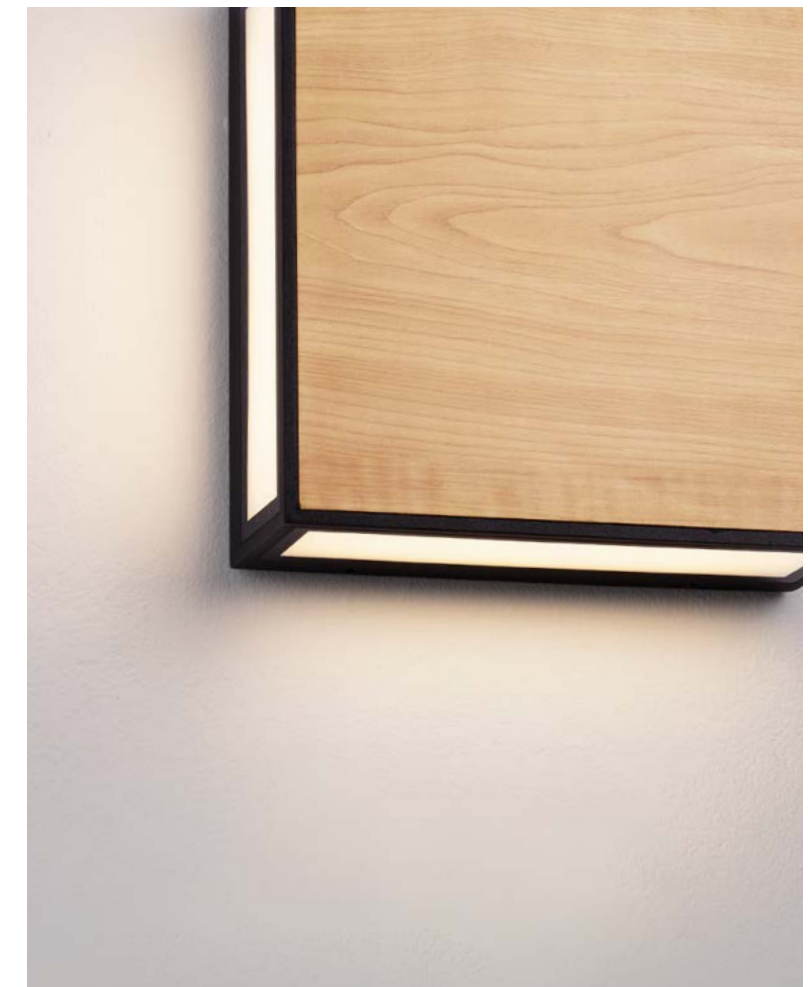

ASTRAL
— 9030632

ASTRAL
— 9030632

Sandy Black
Die-Casting
Aluminium
& Clear Glass
LED
10 Watt · 220-240Volt
373Lm · 3000K · IP65
—
L: 8.6
W: 9
H: 25.8 cm

ASTRAL
— 9030630

BROWN
— 9030583

Sandy Black
Die-Casting
Aluminium
Maoni Wood
Colour Acrylic
& Clear Glass
LED
2 Watt · 3.7Volt
82Lm · 3000K · IP65
**Solar light
with sensor**