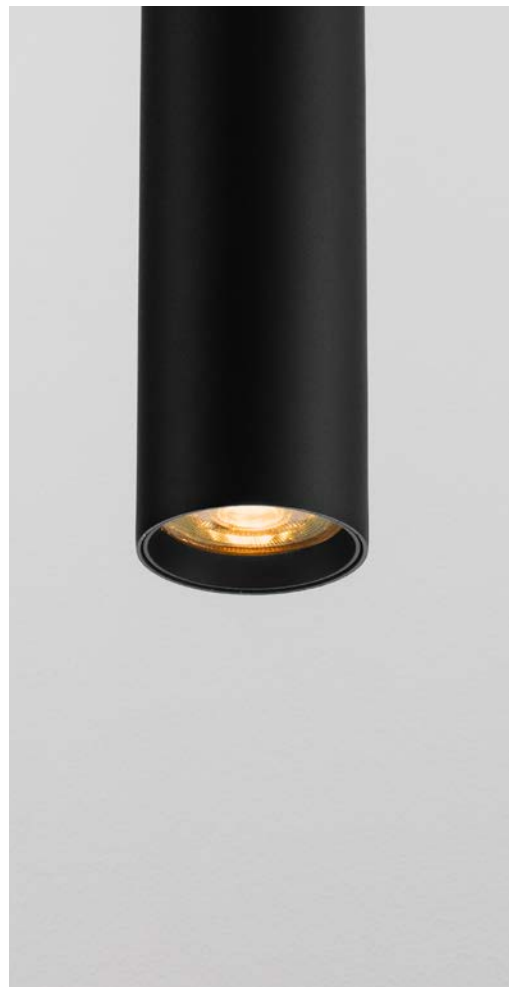

SEAWAVE
— 9011334

Sandy White
Aluminium
LED
GU10 · 1x10 Watt
230 Volt · IP20
BULB EXCLUDED

D: 5.5
H¹: 30
H²: 183 cm

SEAWAVE
— 9011335

Sandy Black
Aluminium
LED
GU10 · 1x10 Watt
230 Volt · IP20
BULB EXCLUDED

D: 5.5
H¹: 30
H²: 183 cm

SEAWAVE
— 9011336

Sandy White
Aluminium
LED
GU10 · 1x10 Watt
230 Volt · IP20
BULB EXCLUDED

D: 5.5
H¹: 40
H²: 193 cm

SEAWAVE
— 9011337

Sandy Black
Aluminium
LED
GU10 · 1x10 Watt
230 Volt · IP20
BULB EXCLUDED

D: 5.5
H¹: 40
H²: 193 cm