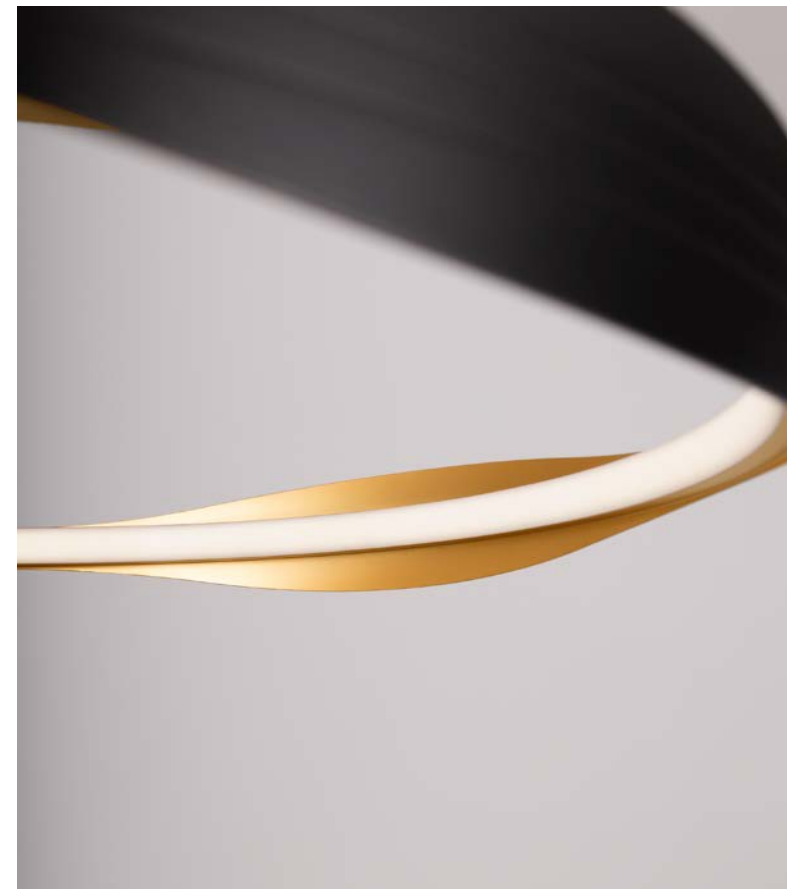

PLATINUM
— 9030643

[Dimmable
by Remote Control CCT]
Sandy Black
Gold Aluminium
& Acrylic
LED · 40 Watt
220-240 Volt
1472Lm
2.4G CCT
2700-5000K
IP20
—
D: 80
H: 120 cm

PLATINUM
— 9030643