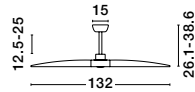

NIMBUS
— 9030647

ARCADIA
— 9953199

Black Metal
& Wood
LED · 40 Watt
5 Speed DC Fan
Control
Remote Control
Included

L: 132
W: 15
H: 38.6 cm

ARCADIA
— 9953199

BREGGO
— 9923419

Sandy White
Aluminium
LED · 12 Watt
220-240 Volt
671Lm · 3000K
IP54